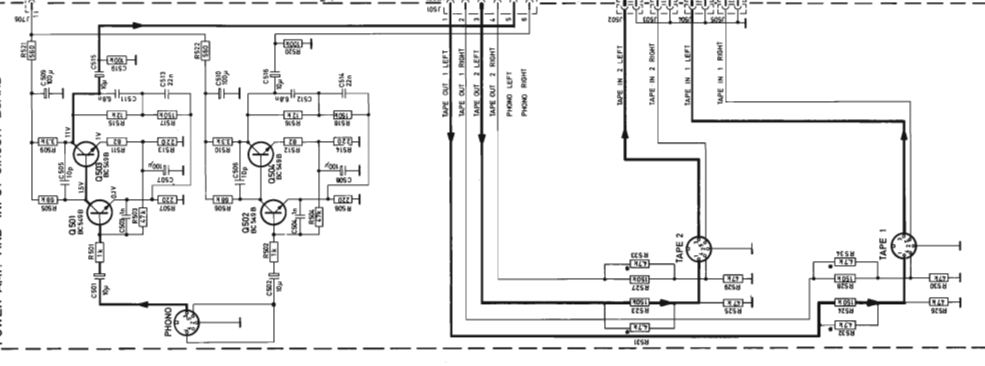

01 - 2003
Copyright NRHF ©

75 TA 3 S

FM-TUNER BOARD 4

FM-TUNER BOARD 3

FM-IF AND STEREO DECODER BOARD

HF-SECTION NO. 42169

*R407 AND R402 ARE 50K IN US MODELS

IC'S AND TRANSISTORS ARE SEEN FROM UNDERNEATH

*R402 IN US MODELS ONLY

POWER AMP. AND INPUT CIRCUIT BOARD

PREAMP BOARD

INPUT CIRCUIT BOARD

PART OF PREAMP BOARD