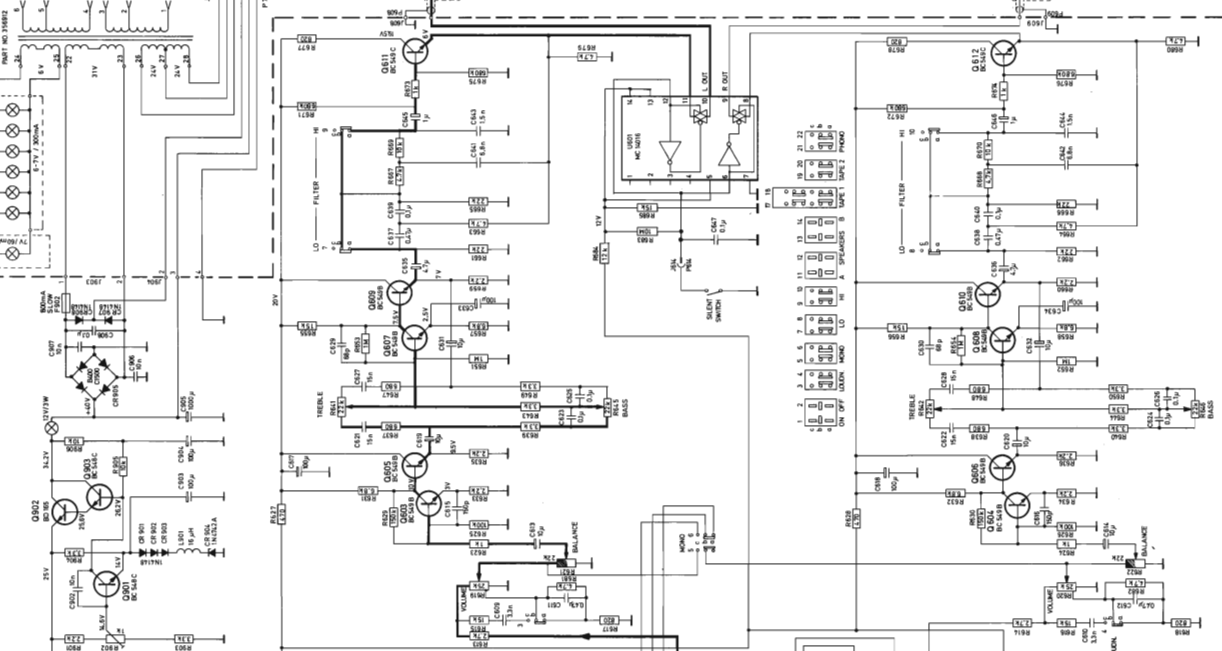

01 - 2003
Copyright NRHF ©

75 TA 3 S

FM-TUNER BOARD 4

FM-TUNER BOARD 3

FM-IF AND STEREO DECODER BOARD

HF-SECTION NO. 42169

*R407 AND R402 ARE 50K IN US MODELS

IC'S AND TRANSISTORS ARE SEEN FROM UNDERNEATH

*R402 IN US MODELS ONLY

POWER AMP. AND INPUT CIRCUIT BOARD

PREAMP BOARD

INPUT CIRCUIT BOARD

PART OF PREAMP BOARD