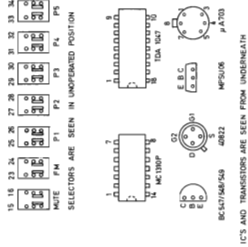

01 - 2003
Copyright NRHF ©

75 TA 3 S

FM-TUNER BOARD 4

FM-TUNER BOARD 3

FM-IF AND STEREO DECODER BOARD

HF-SECTION NO. 42169

*R407 AND R402 ARE 50K IN US MODELS

IC'S AND TRANSISTORS ARE SEEN FROM UNDERNEATH

*R402 IN US MODELS ONLY

POWER AMP. AND INPUT CIRCUIT BOARD

PREAMP BOARD

INPUT CIRCUIT BOARD

PART OF PREAMP BOARD