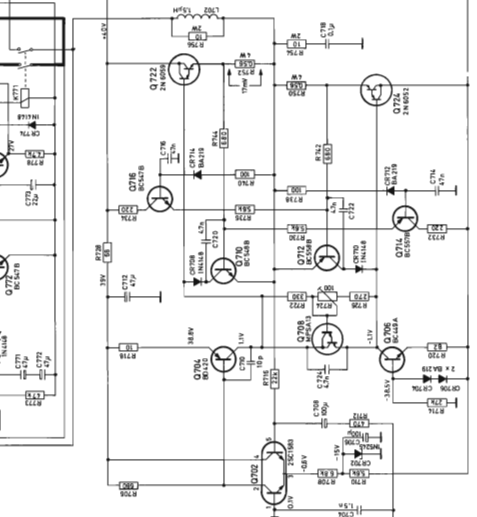

01 - 2003
Copyright NRHF ©

75 TA 3 S

FM-TUNER BOARD 4

FM-TUNER BOARD 3

FM-IF AND STEREO DECODER BOARD

HF-SECTION NO. 42169

*R407 AND R402 ARE 50K IN US MODELS

IC'S AND TRANSISTORS ARE SEEN FROM UNDERNEATH

*R402 IN US MODELS ONLY

POWER AMP. AND INPUT CIRCUIT BOARD

PREAMP BOARD

INPUT CIRCUIT BOARD

PART OF PREAMP BOARD