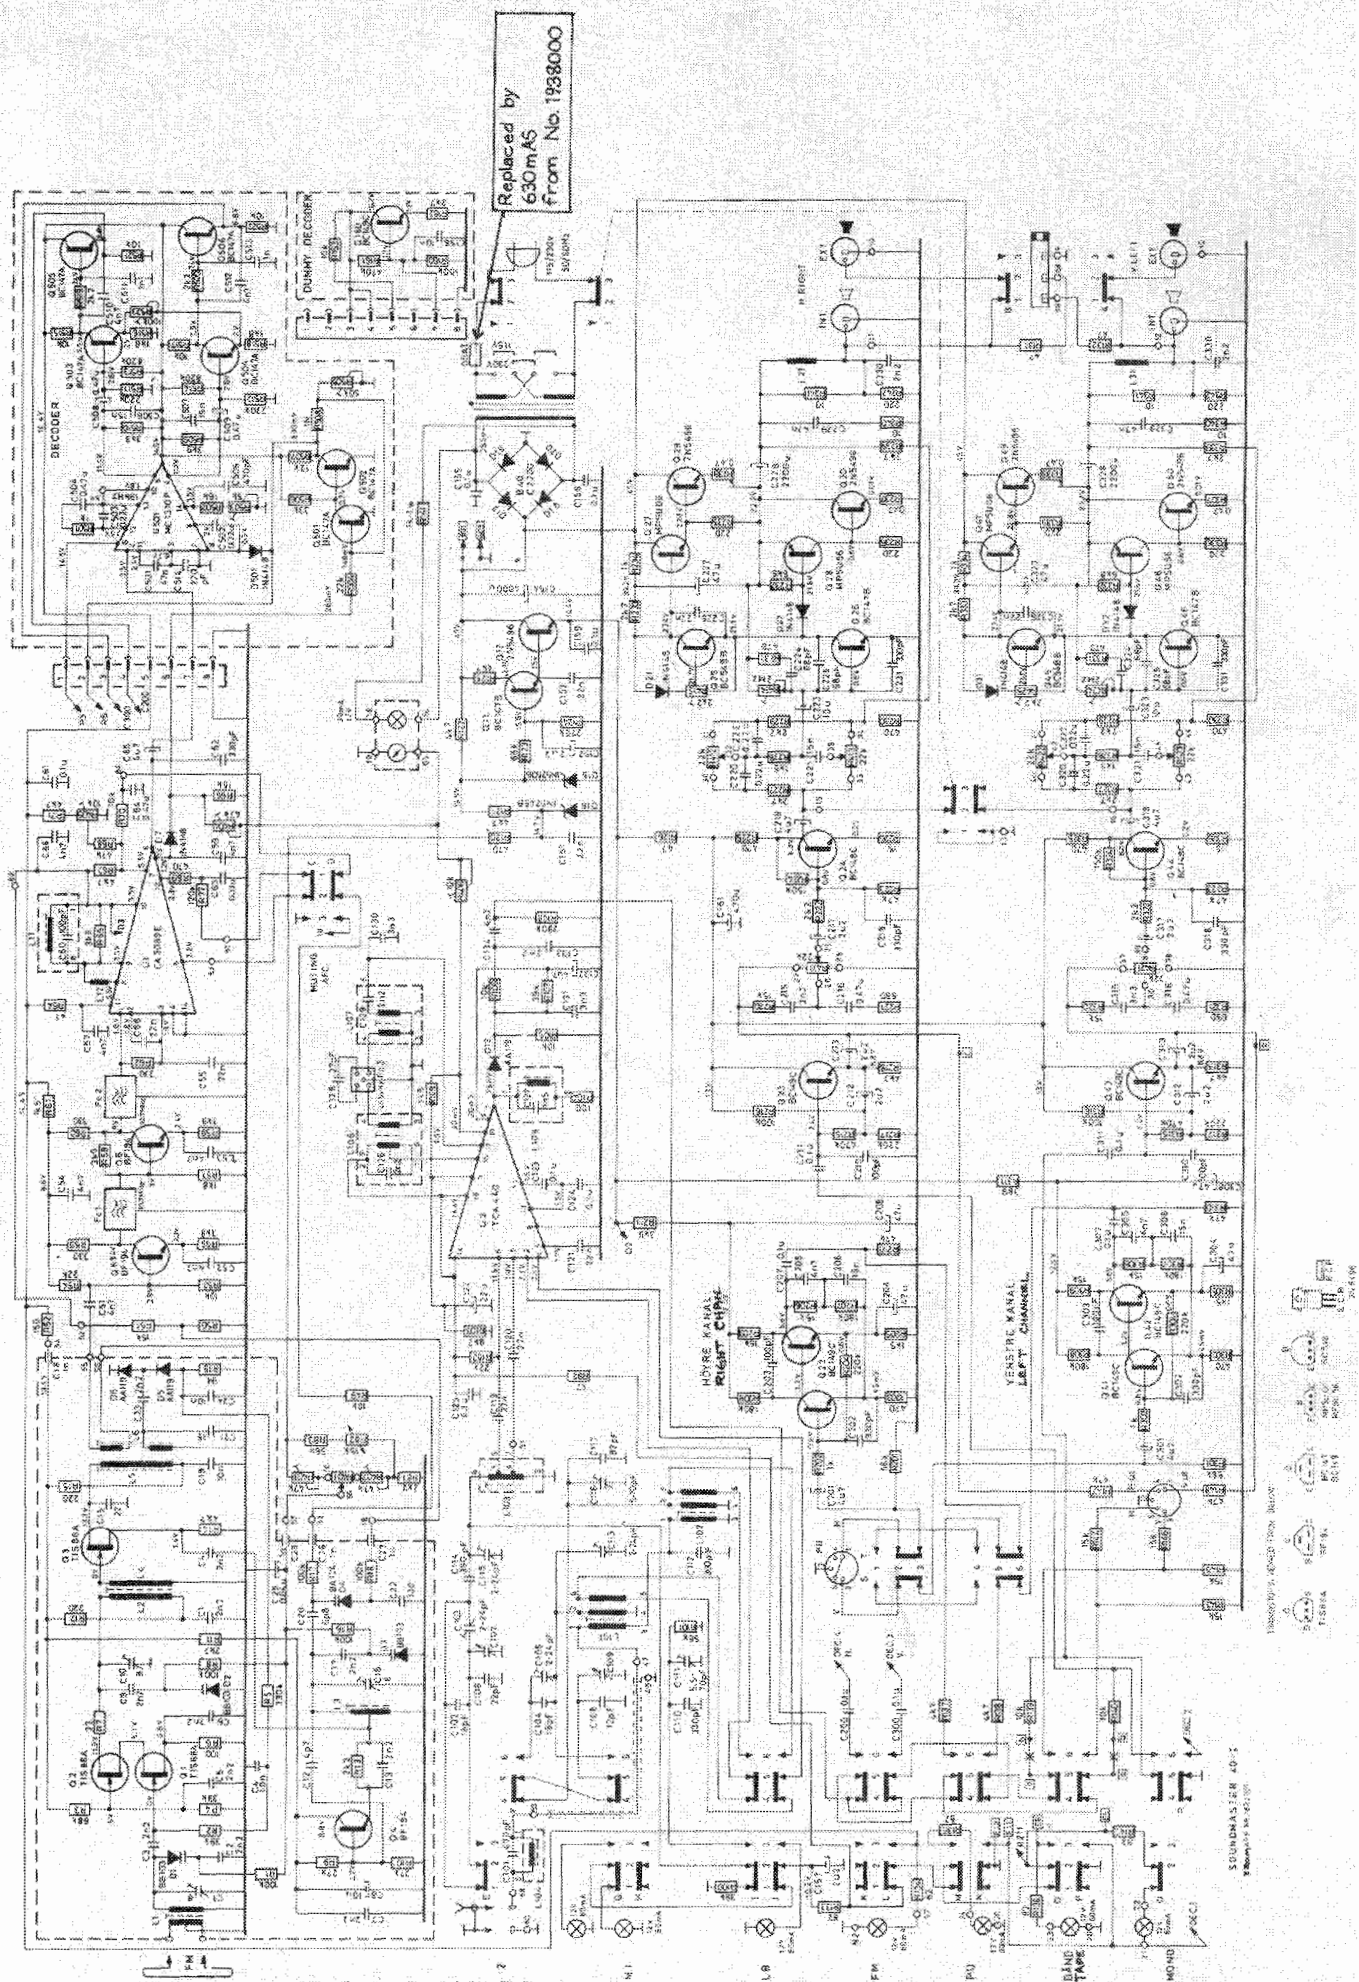

Skjema, radiodel. SM40-IC

SOUNDMASTER 40-1
Patent Pending